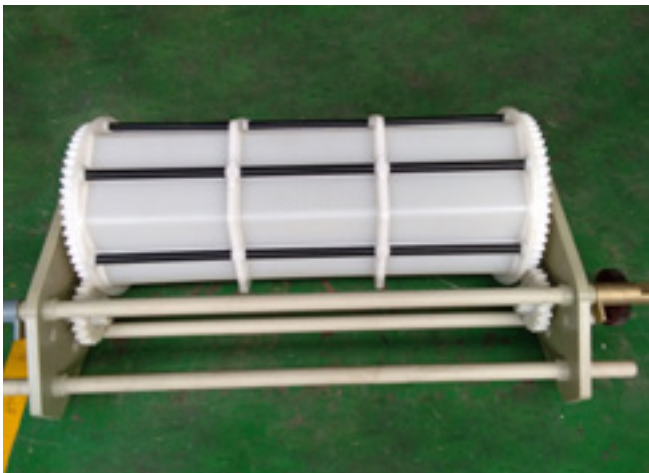

PP 圈套 Ring

AUTOMATIC PLATING LINE ACCESSORIES

自动电镀线配件

PP 滚筒 Roller