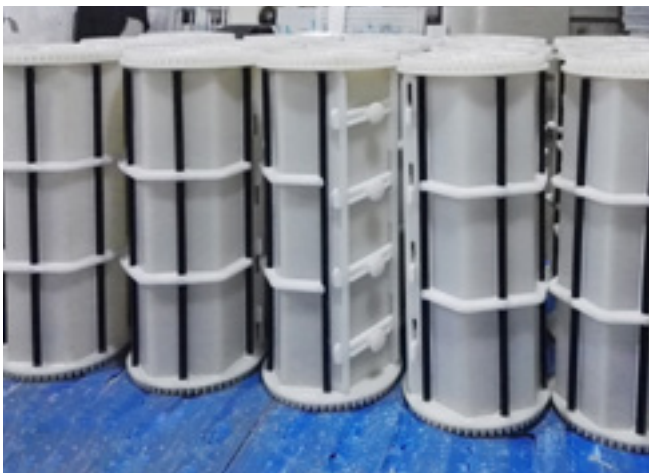

PP 桶芯 Barrel core

PP 桶芯螺母 Barrel nut

PP 培林座 Bearing holder

PP 挂板 Hanging plate

AUTOMATIC PLATING LINE ACCESSORIES

自动电镀线配件

PP 门栓 Bolt

PP 门栓螺丝 Screw bolt

PP 圈套 Ring

PP 螺丝 Screw

AUTOMATIC PLATING LINE ACCESSORIES

自动电镀线配件

PP 滚筒 Roller

PP 滚筒支架 Roller holder

PP 筒身 Tube body

滚筒齿轮 Roller gear