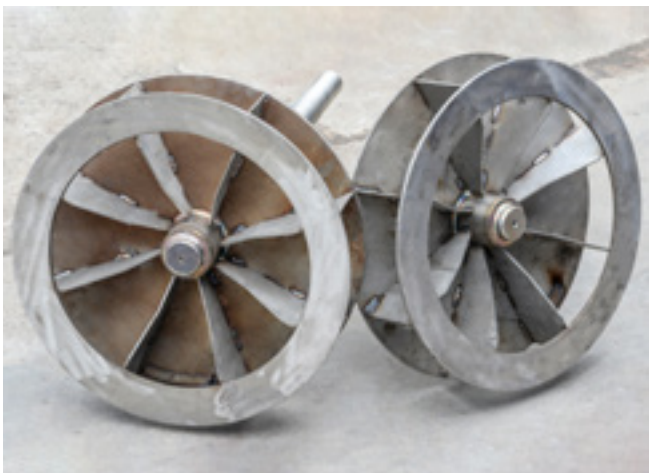

INDUSTRIAL FURNACE ACCESSORIES

工业炉配件

不锈钢保护管 Stainless steel protection tube

不锈钢上排轴 Stainless steel upper shaft

不锈钢下排轴 Stainless steel shaft.

不锈钢网带 Stainless steel mesh belt

INDUSTRIAL FURNACE ACCESSORIES

工业炉配件

淬火炉风扇 Quenching furnace fan

淬火炉网带 Quenching furnace net belt

回火炉风扇 Tempered fan

后清洗链条 Rear cleaning chain